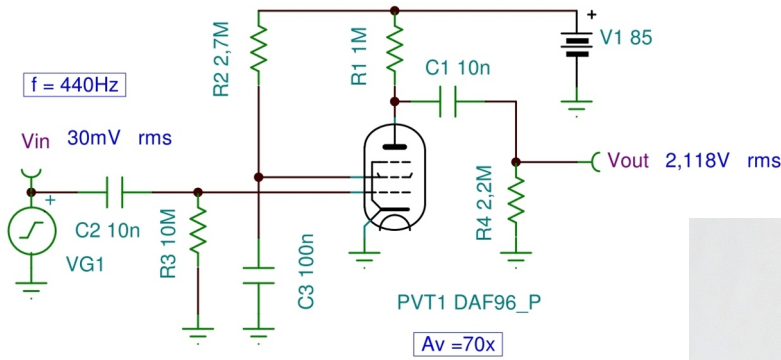

Pentode AC Characteristics: