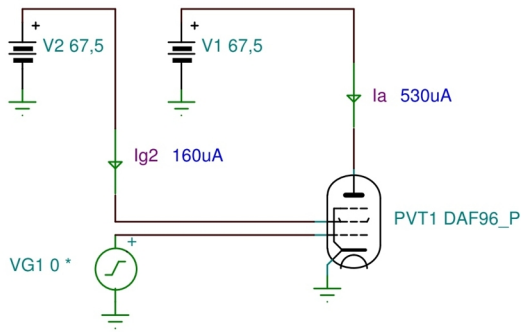

# DAF96 /RWN, GDR/ Diode Pentode Macro Model

## Pentode DC Characteristics: