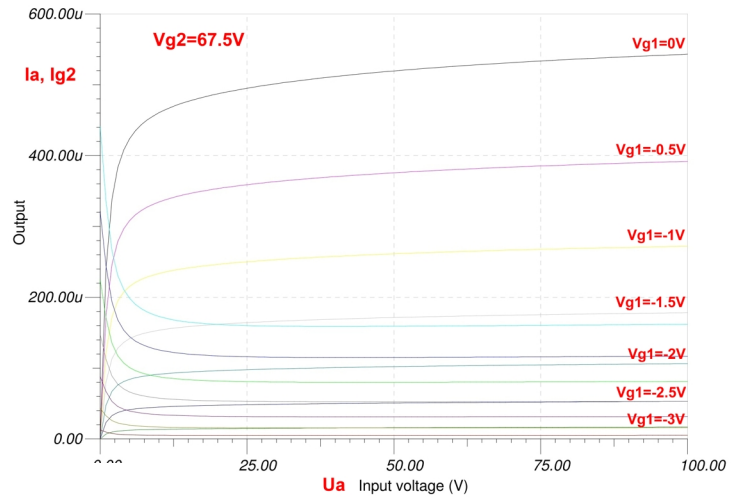

# DAF96 /RWN, GDR/ Diode Pentode Macro Model

## Pentode DC Characteristics: