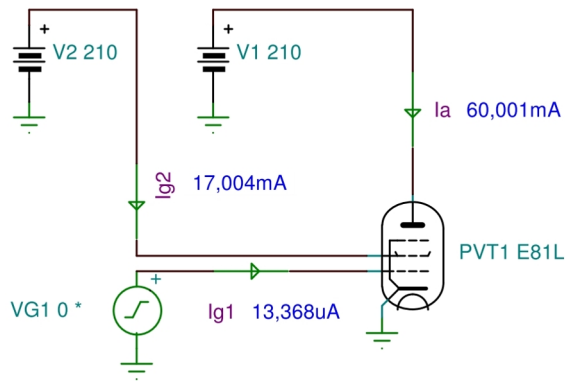

E81L Special Quality Output Pentode Macro Model

DC Characteristics:

AC Characteristics: