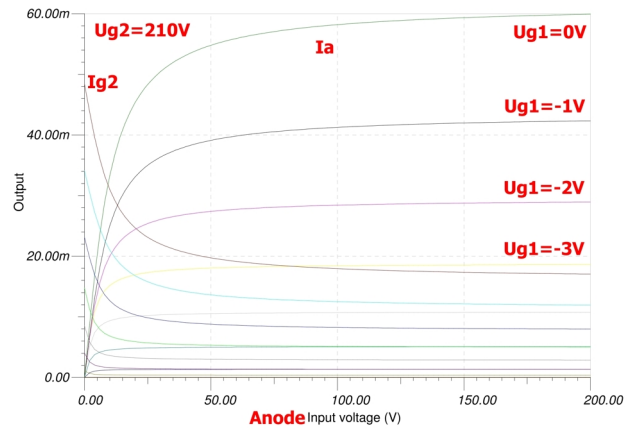

E81L Special Quality Output Pentode Macro Model

DC Characteristics:

AC Characteristics: