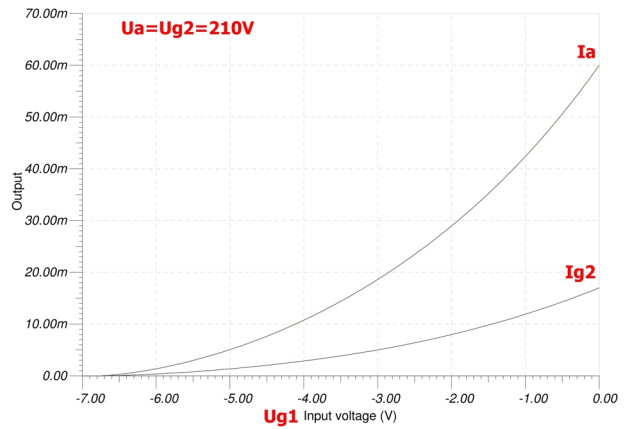

E81L Special Quality Output Pentode Macro Model

DC Characteristics:

AC Characteristics: