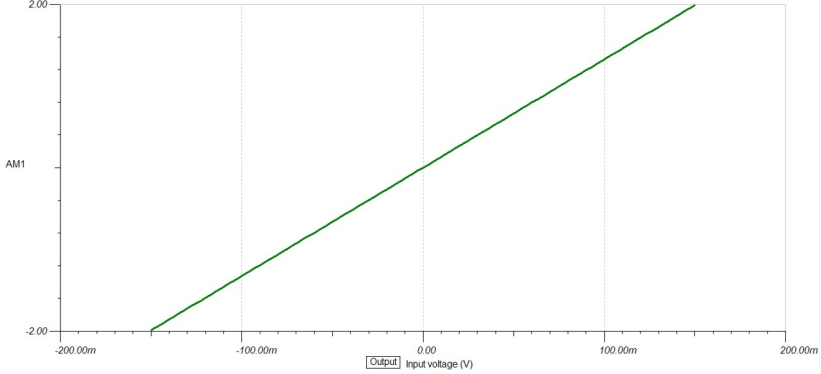

TLP3555 Photo Relay Macro Model

DC Characteristics

Coupled Electrical Characteristics

Output Characteristics

Switching Characteristics