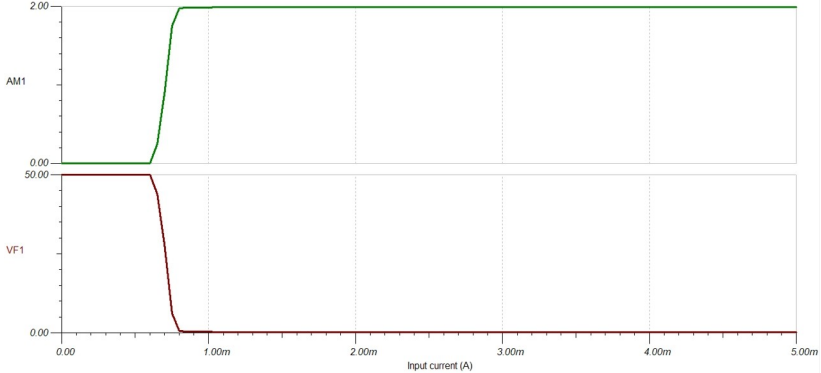

TLP3555 Photo Relay Macro Model

DC Characteristics

Coupled Electrical Characteristics

Output Characteristics

Switching Characteristics